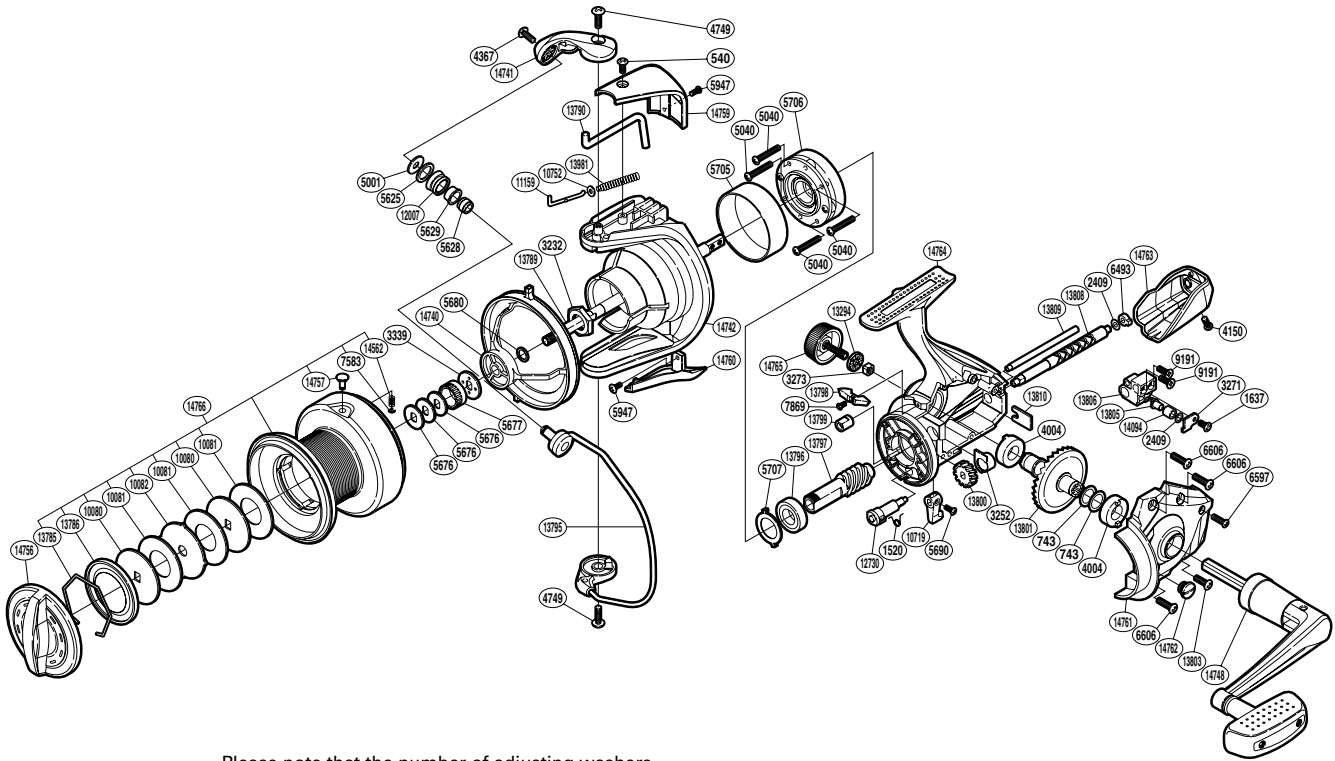

SHIMANO

Beast Master XSA

BM-7000XSA

Please note that the number of adjusting washers may not be the same as shown in the exploded views. (Adjustment will vary with each individual product.)

(1SH267000G)

Part No.	Description	Part No.	Description	Part No.	Description
RD 0540	Screw	RD 5947	Screw	RD13801	Drive Gear
RD 0743	Washer	RD 6493	Worm Bushing (rear)	RD13803	Screw
RD 1520	Anti-Reverse Cam Spring	RD 6597	Screw	RD13805	Oscillating Pawl
RD 1637	Screw	RD 6606	Screw	RD13806	Oscillating Slider
RD 2409	Spacer	RD 7583	E Lock	RD13808	Worm Shaft
RD 3232	Rotor Nut	RD 7869	Screw	RD13809	Oscillating Guide
RD 3252	Bushing	RD 9191	Screw	RD13810	Worm Shaft Retainer
RD 3271	Oscillating Pawl Cover	RD10080	Key Washer	RD13981	Bail Spring
RD 3273	Handle Screw Lock	RD10081	Drag Washer	RD14094	Oscillating Slider Bushing
RD 3339	Spool Support B	RD10082	Eared Washer	RD14562	Line Clip Spring
RD 4004	Drive Gear Bushing	RD10719	Anti-Reverse Lever	RD14740	Line Safety Guard
RD 4150	Screw	RD10752	Bail Spring Guide A Support	RD14741	Bail Arm
RD 4367	Screw	RD11159	Bail Spring Guide A	RD14742	Rotor
RD 4749	Screw	RD12007	Line Roller	RD14748	Handle Assembly
RD 5001	Line Roller Washer	RD12730	Anti-Reverse Cam	RD14756	Drag Knob
RD 5040	Screw	RD13294	Handle Screw Lock Washer	RD14757	Line Clip
RD 5625	Line Roller Spacer	RD13785	Drag Washers Retainer	RD14759	Bail Spring Cover
RD 5628	Line Roller Collar	RD13786	Seal Plate	RD14760	Bail Hold Support Guard
RD 5629	Line Roller Bushing	RD13789	Main Shaft	RD14761	Side Cover
RD 5676	Spool Washer	RD13790	Bail Trip Lever	RD14762	Oil Cap
RD 5677	Spool Support A	RD13795	Bail Assembly	RD14763	Rear Protector
RD 5680	Spacer	RD13796	Ball Bearing	RD14764	Body
RD 5690	Screw	RD13797	Pinion Gear	RD14765	Handle Screw Cap
RD 5705	Roller Clutch Ring	RD13798	Bail Trip Strike	RD14766	Spool Assembly
RD 5706	Roller Clutch Assembly	RD13799	Worm Bushing (front)		
RD 5707	Bearing Washer	RD13800	Idle Gear		